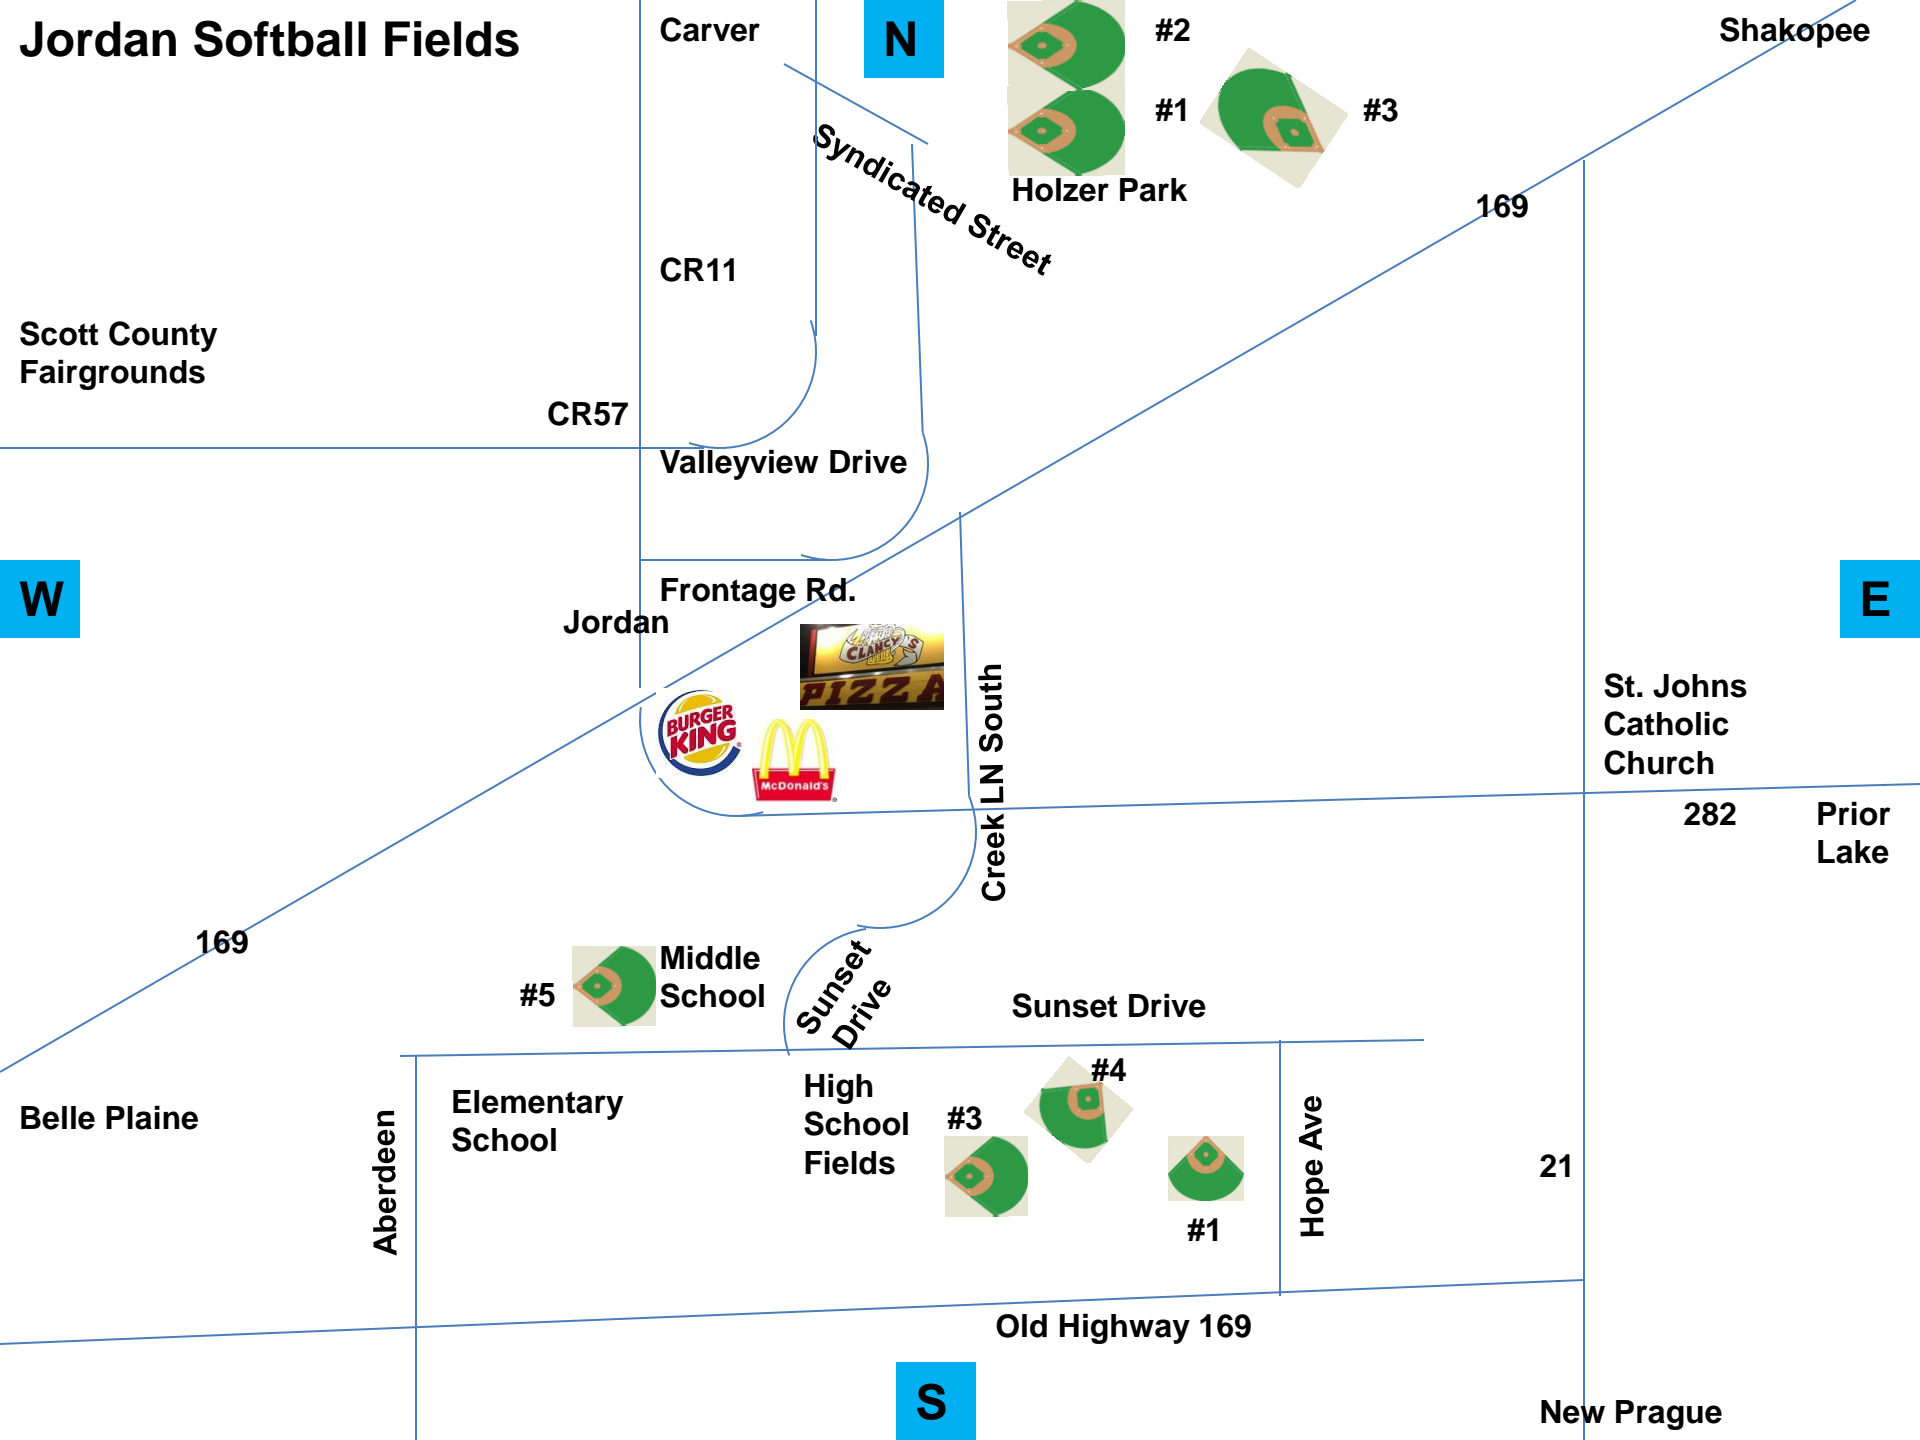

Jordan Softball Fields

Carver

N

Shakopee

#2

#1

#3

Holzer Park

169

Scott County Fairgrounds

CR11

CR57

Valleyview Drive

W

Frontage Rd.

Jordan

E

Creek LN South

St. Johns Catholic Church

282

Prior Lake

169

#5

Middle School

#1

Hope Ave

21

Old Highway 169

S

New Prague